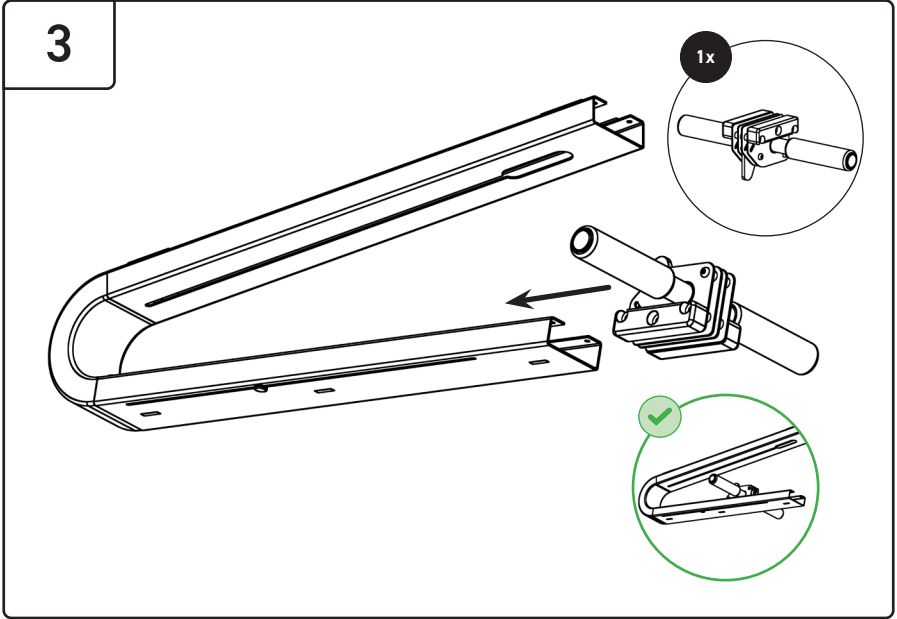

E 1x

Serial-No.

Dimensions

66 x 74,8 x 33,8 cm

Weight

7 kg

Packages

1

ASSEMBLY AND OPERATING VIDEOS - PLEASE SCAN QR CODE
<https://www.nohrd.com/spinestretch/start>

1

2

3

4

NOHRD