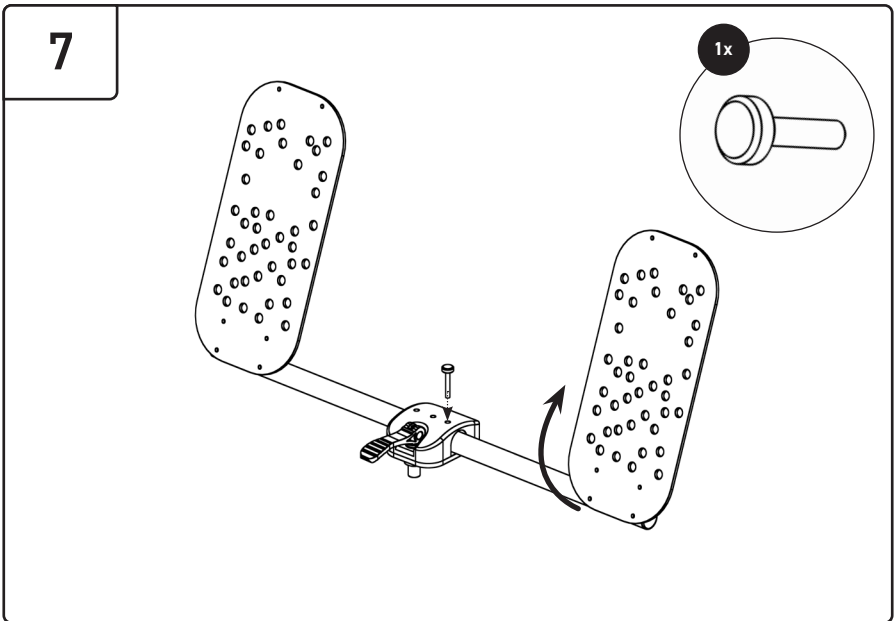

E 1x

Serial-No.

Dimensions

66 x 74,8 x 33,8 cm

Weight

7 kg

Packages

1

ASSEMBLY AND OPERATING VIDEOS - PLEASE SCAN QR CODE
<https://www.nohrd.com/spinestretch/start>

1

2

3

4

NOHRD