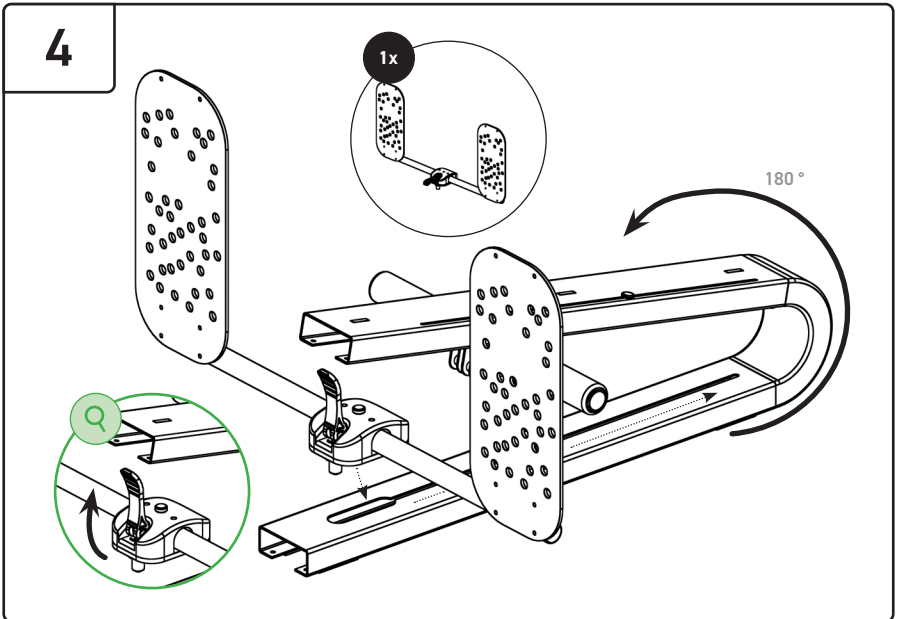

E 1x

Serial-No.

Dimensions

66 x 74,8 x 33,8 cm

Weight

7 kg

Packages

1

ASSEMBLY AND OPERATING VIDEOS - PLEASE SCAN QR CODE
<https://www.nohrd.com/spinestretch/start>

1

2

3

4

NOHRD